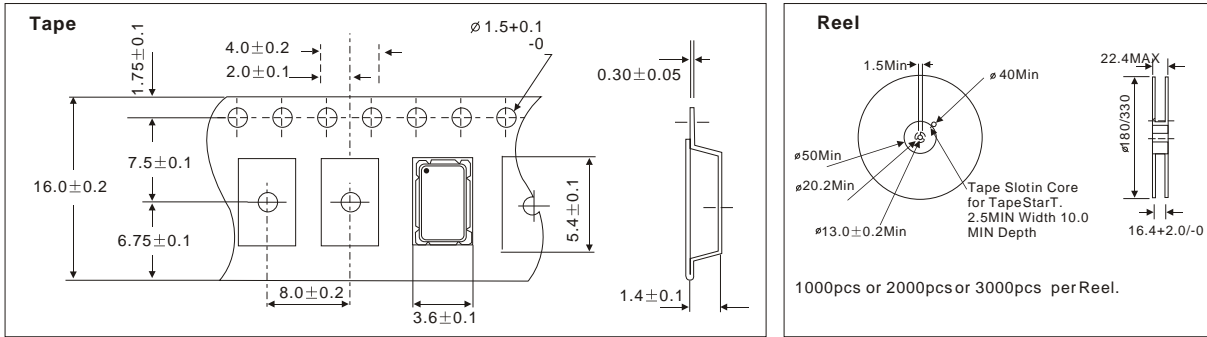

TAPE & REEL DIMENSIONS (UNIT: MM)

TAPE/REEL DIMENSIONS FOR CM53

TAPE/REEL DIMENSIONS FOR CCMA & CCMB

TAPE/REEL DIMENSIONS FOR CCMC

TAPE/REEL DIMENSIONS FOR CCME