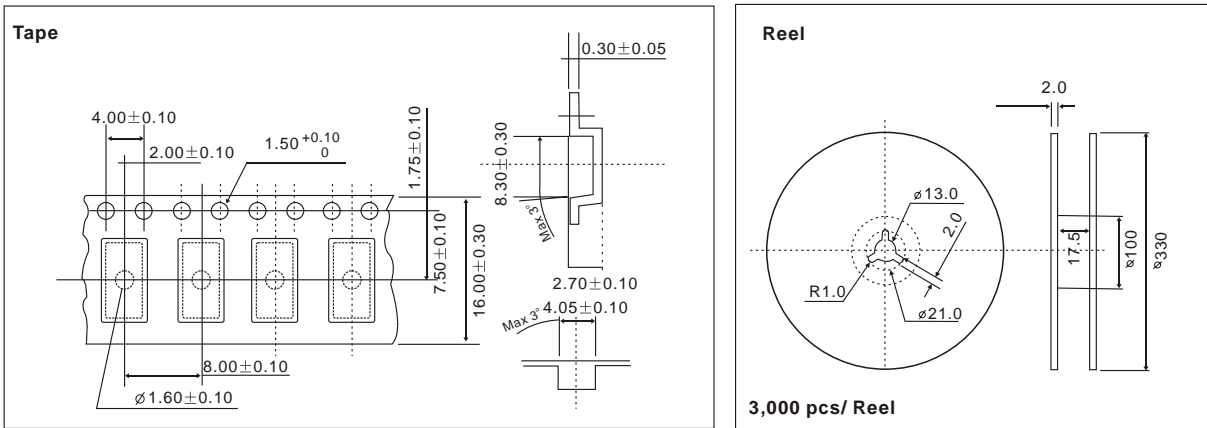

TAPE & REEL DIMENSIONS (UNIT: MM)

TAPE/REEL DIMENSIONS FOR CM53

TAPE/REEL DIMENSIONS FOR CCMA & CCMB

TAPE/REEL DIMENSIONS FOR CCMC

TAPE/REEL DIMENSIONS FOR CCME