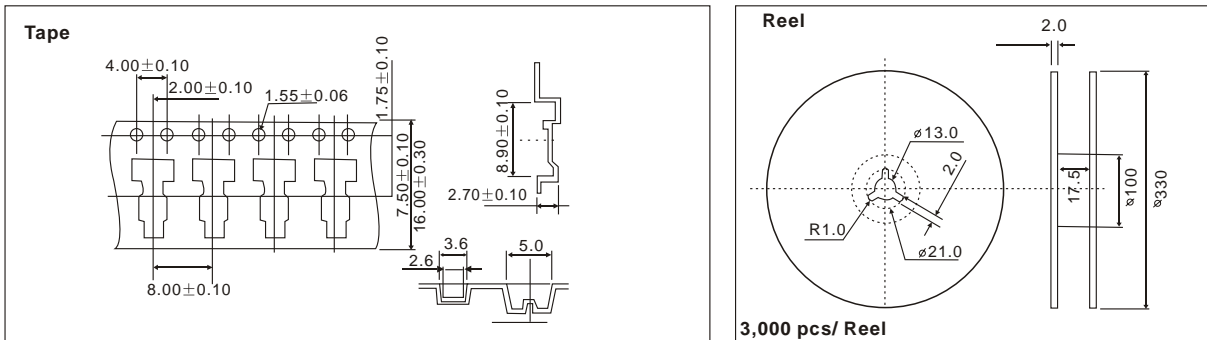

TAPE & REEL DIMENSIONS (UNIT: MM)

TAPE/REEL DIMENSIONS FOR CM53

TAPE/REEL DIMENSIONS FOR CCMA & CCMB

TAPE/REEL DIMENSIONS FOR CCMC

TAPE/REEL DIMENSIONS FOR CCME